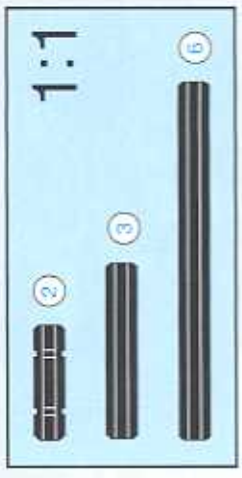

1x 1x 2x 2x 1x 2x 2x 1x 8

1 **2** **3** **8**

11

1x 1x 1x 4

4 **1:1** **8**

LEGO 6011033333

	1x
	2x

9

18

2x

2x

A parts list for step 18. It shows two pins (one black and one grey) and two black connectors. The number '18' is prominently displayed in the top left corner. The quantity '2x' is listed next to each part.