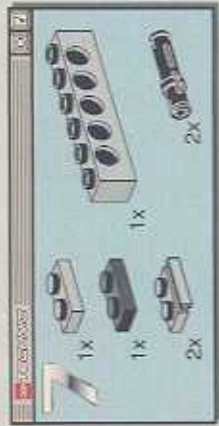

12

2x

8735

LEGO TECHNIG

LEGO PARTS LIST

12

2x

LEGO PARTS LIST

18

2x

2x

A parts list for step 18. It shows two pins (one black and one grey) and two black connectors. The number '18' is prominently displayed in the top left corner. The quantity '2x' is listed next to each part.