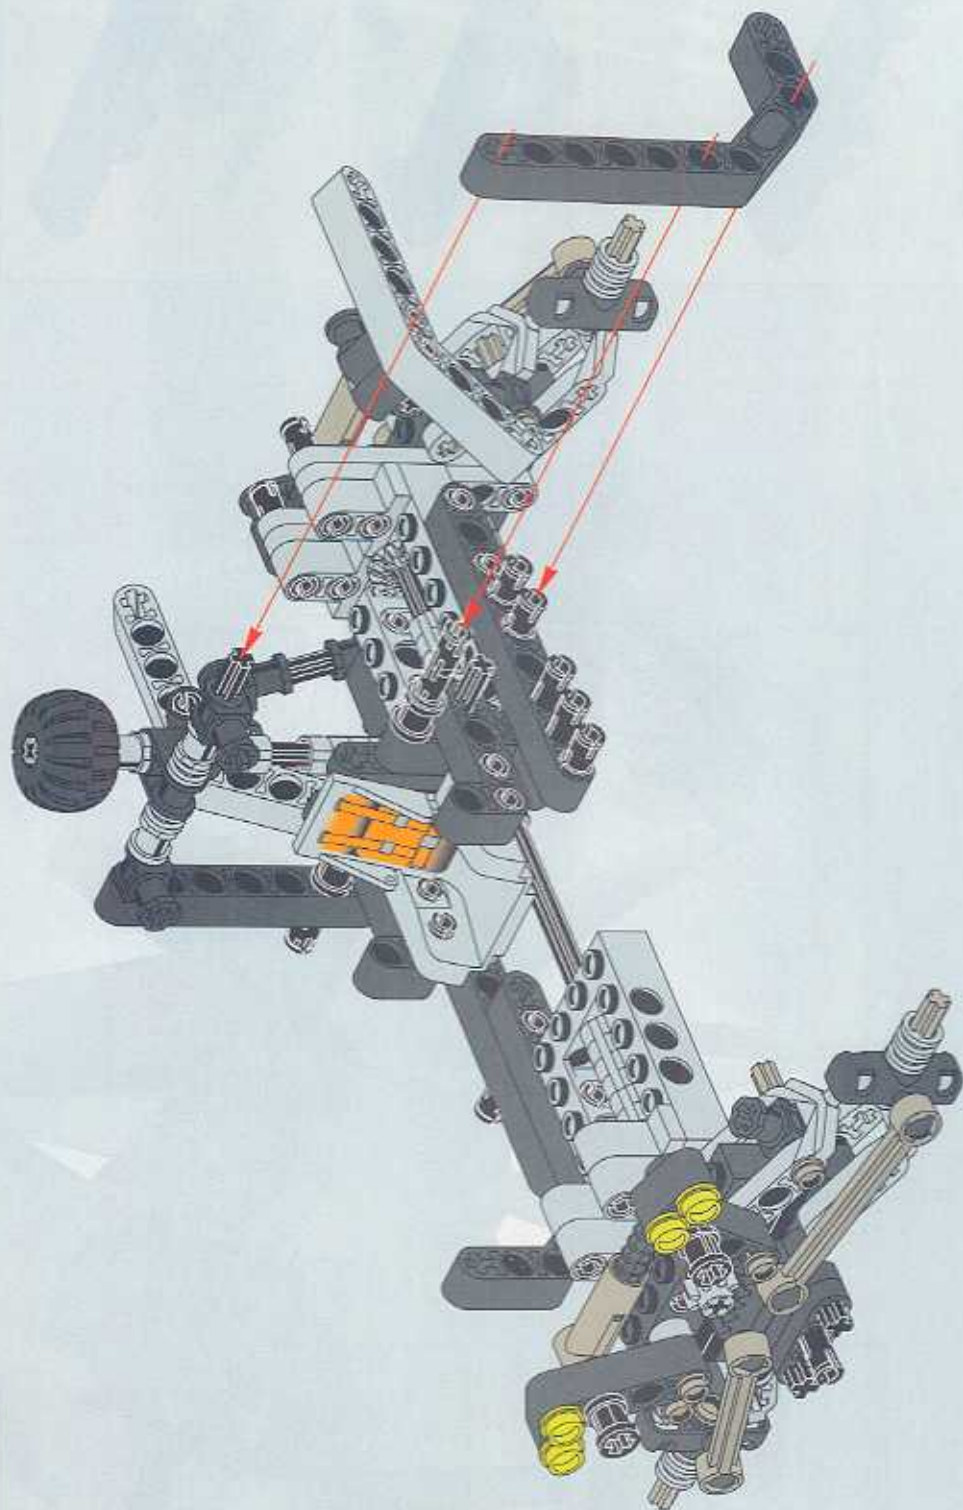

TECHNIC

1164095

EXTREME OFF-ROADER

8465

1100 FT.
1000 FT.
900
800
700
600
500
400 FT.
300 FT.
200 FT.
100

 www.LEGO.com

JOIN THE FUN!

LEGO **XTREME** OFF-ROADER

1x 1x 2x 2x 1x 2x 2x 1x 8

1 **2** **3** **8**

11

1x 1x 1x 4

4 **1:1** **8**

LEGO 6011033333

	1x
	2x

9

18

2x

2x

A parts list for step 18. It shows two pins (one black and one grey) and two black connectors. The number '18' is prominently displayed in the top left corner. The quantity '2x' is listed next to each part.