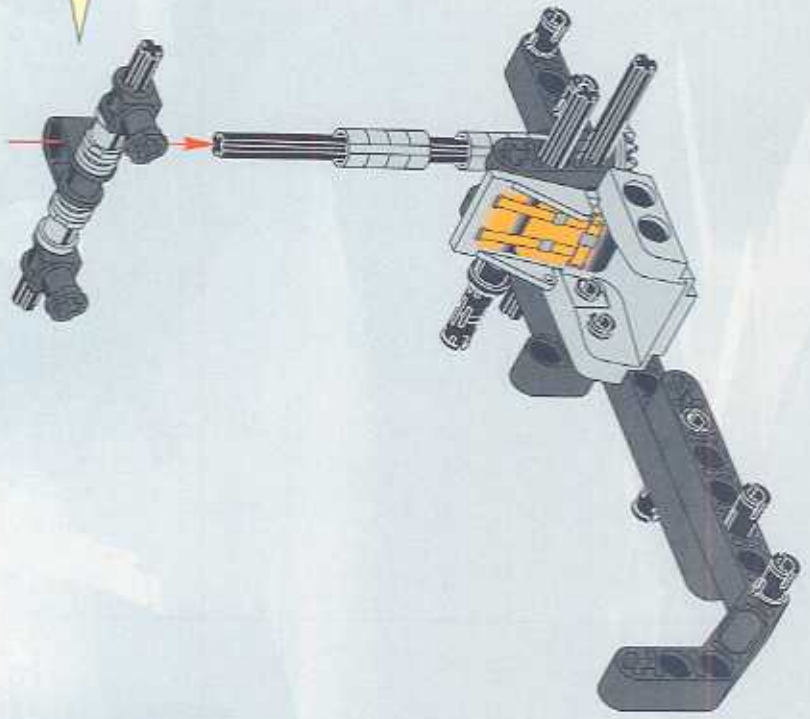

12

1x 1x 2x 2x 1x 2x 2x 1x 8

1 **2** **3** **8**