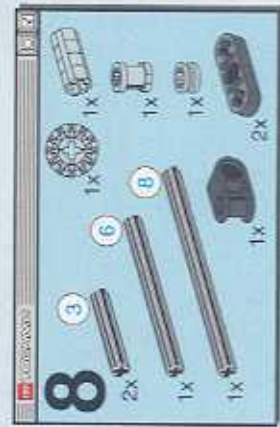

11
1x

12
1x

97

113

131

134

135

12

1x 1x 2x 2x 1x 2x 2x 1x 8

1 **2** **3** **8**

11

1x 1x 1x 4

4 **1:1** **8**

LEGO 6011033333

	1x
	2x

9

18

2x

2x

A parts list for step 18. It shows two pins (one black and one grey) and two black connectors. The number '18' is prominently displayed in the top left corner. The quantity '2x' is listed next to each part.