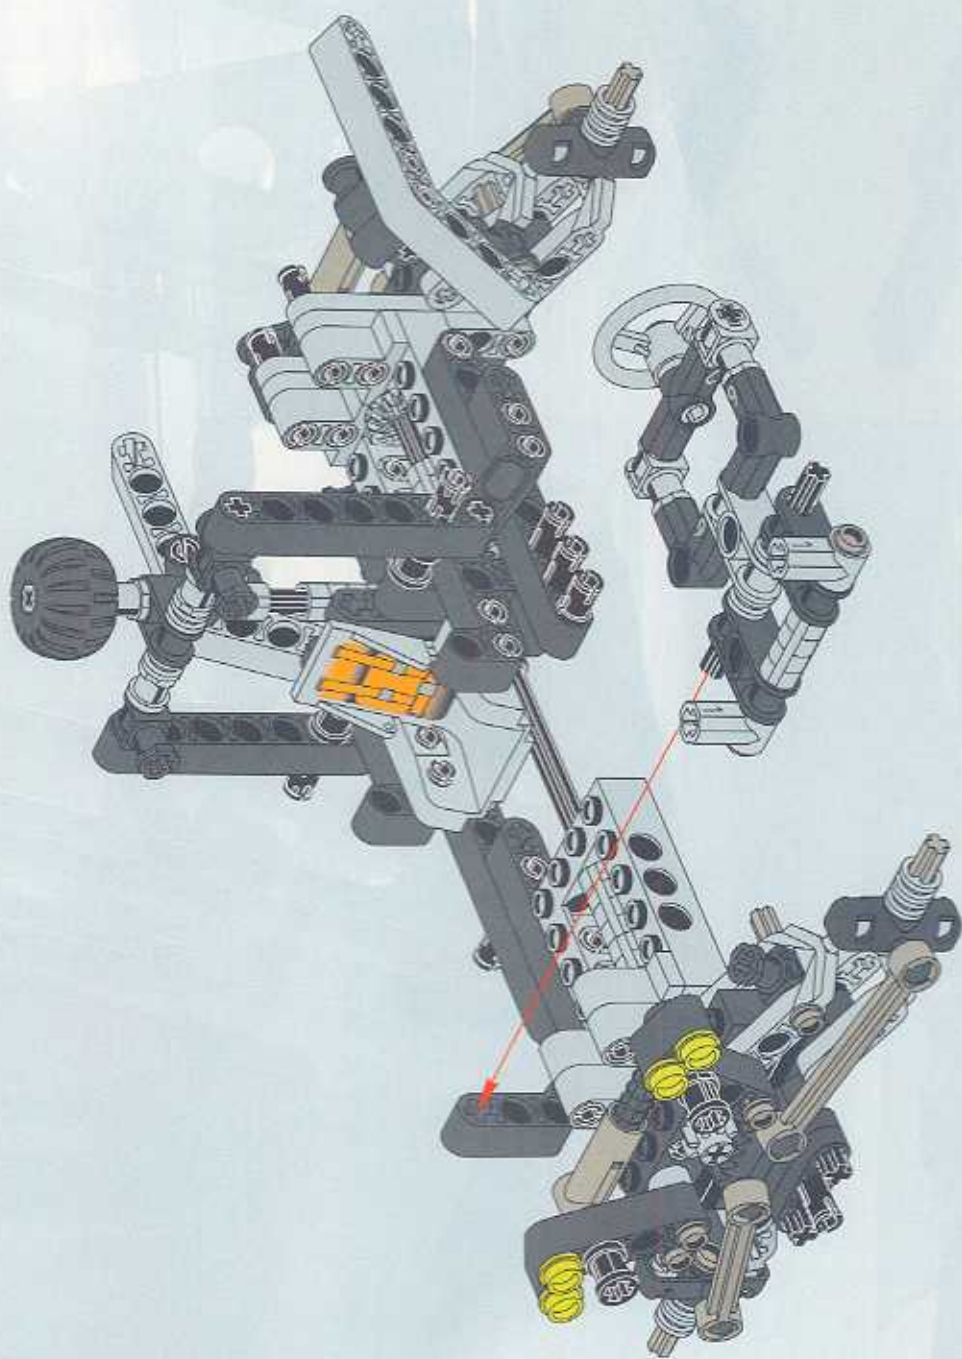

TECHNIC

1164095

EXTREME OFF-ROADER

8465

1100 FT.
1000 FT.
900
800
700
600
500
400 FT.
300 FT.
200 FT.
100

 www.LEGO.com

JOIN THE FUN!

LEGO **XTREME** OFF-ROADER

1x 1x 2x 2x 1x 2x 2x 1x 8

1 **2** **3** **8**

11

1x 1x 1x 4

4 **1:1** **8**

LEGO 6011033333

	1x
	2x

9

18

2x

2x

A parts list for step 18. It shows two pins (one black and one grey) and two black connectors. The number '18' is prominently displayed in the top left corner. The quantity '2x' is listed next to each part.