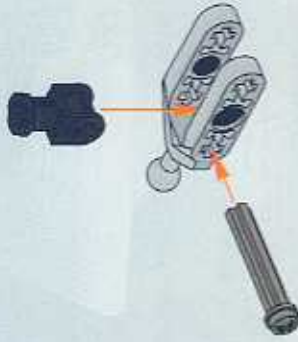

TECHNIC

1164095

EXTREME OFF-ROADER

8465

1100 FT.
1000 FT.
900
800
700
600
500
400 FT.
300 FT.
200 FT.
100

 www.LEGO.com

JOIN THE FUN!

LEGO **XTREME** OFF-ROADER