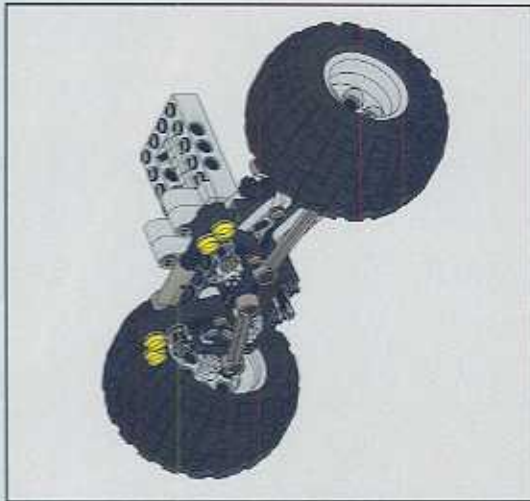

TECHNIC

1164095

EXTREME OFF-ROADER

8465

1100 FT.
1000 FT.
900
800
700
600
500
400 FT.
300 FT.
200 FT.
100

 www.LEGO.com

JOIN THE FUN!

LEGO **XTREME** OFF-ROADER