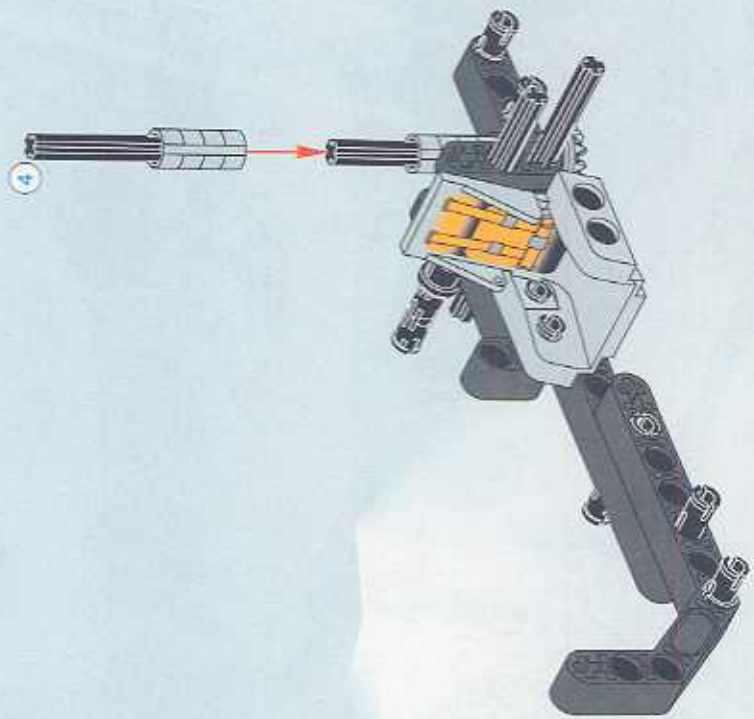

12

1x 1x 2x 2x 1x 2x 2x 1x 8

1 **2** **3** **8**

11

1x 1x 1x 4

4 **1:1** **8**